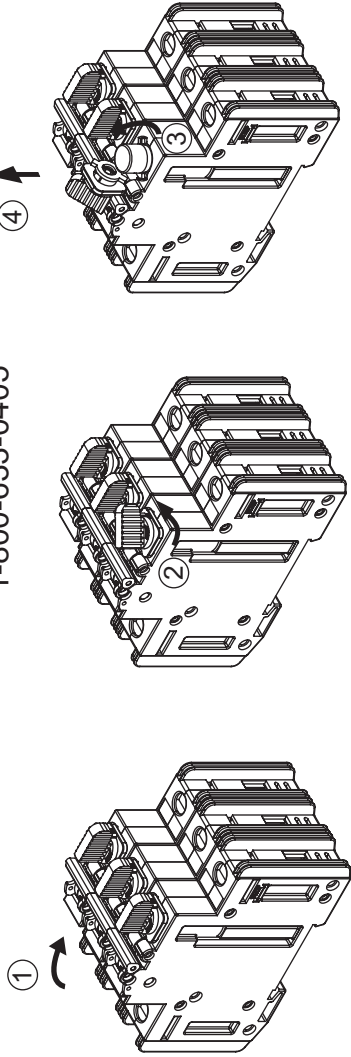

# Gladiator™

from AutomationDirect  
1-800-633-0405

- UL508 Midget IEC 60947-3 10 X 38
- UL98 Class CC

| REF           | FUSES | CC  | 1 1/2 x 13/32 | 10 x 38          |
|---------------|-------|-----|---------------|------------------|
| CFS-XPCC30    |       | 30A |               |                  |
| CFS-1PCC30-DC |       |     | 30A           |                  |
| CFS-XPM30     |       |     |               | 32A aM<br>25A gG |
| CFS-1PM30-DC  |       |     |               |                  |

CFS-AUX  
33 NO 34 NO  
41 NC 42 NC

Minimum enclosure size: 14in X 12in X 6in  
Minimum spacings: 2in over surface, 1in thru air

**⚠ DANGER**  
**HAZARDOUS VOLTAGE**  
Turn off all power supplying this equipment before working on it.  
Failure to follow this instruction will result in death or serious injury.