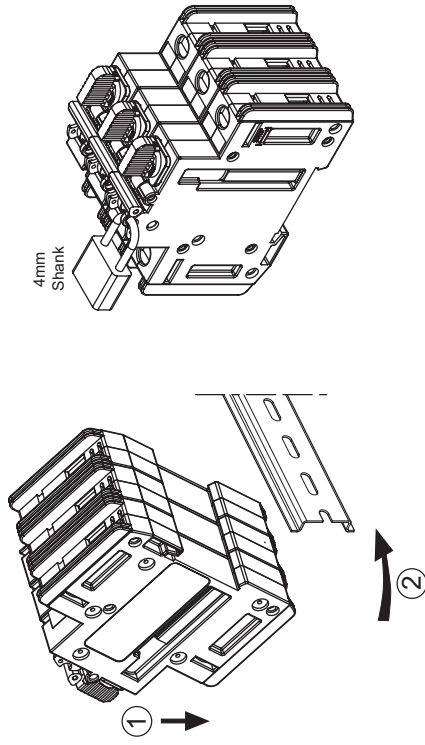

# Gladiator™

from AutomationDirect  
1-800-633-0405

- UL508 Midget IEC 60947-3 10 X 38
- UL98 Class CC

| REF           | FUSES | CC  | 1 1/2 x 13/32 | 10 x 38          |
|---------------|-------|-----|---------------|------------------|
| CFS-XPCC30    |       | 30A |               |                  |
| CFS-1PCC30-DC |       |     | 30A           |                  |
| CFS-XPM30     |       |     |               | 32A aM<br>25A gG |
| CFS-1PM30-DC  |       |     |               |                  |

CFS-AUX  
33 NO 34 NO  
41 NC 42 NC

Minimum enclosure size: 14in X 12in X 6in  
Minimum spacings: 2in over surface, 1in thru air

**⚠ DANGER**  
**HAZARDOUS VOLTAGE**  
Turn off all power supplying this equipment before working on it.  
Failure to follow this instruction will result in death or serious injury.