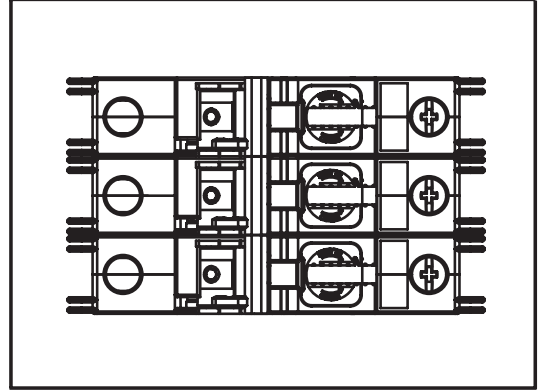

# Gladiator™

from AutomationDirect  
1-800-633-0405

- UL508 Midget IEC 60947-3 10 X 38
- UL98 Class CC

| REF           | FUSES | CC  | 1 1/2 x 13/32 | 10 x 38          |
|---------------|-------|-----|---------------|------------------|
| CFS-XPCC30    |       | 30A |               |                  |
| CFS-1PCC30-DC |       |     | 30A           |                  |
| CFS-XPM30     |       |     |               | 32A aM<br>25A gG |
| CFS-1PM30-DC  |       |     |               |                  |

CFS-AUX  
33 NO 34 NO  
41 NC 42 NC

Minimum enclosure size: 14in X 12in X 6in  
Minimum spacings: 2in over surface, 1in thru air

**⚠ DANGER**  
**HAZARDOUS VOLTAGE**  
Turn off all power supplying this equipment before working on it.  
Failure to follow this instruction will result in death or serious injury.