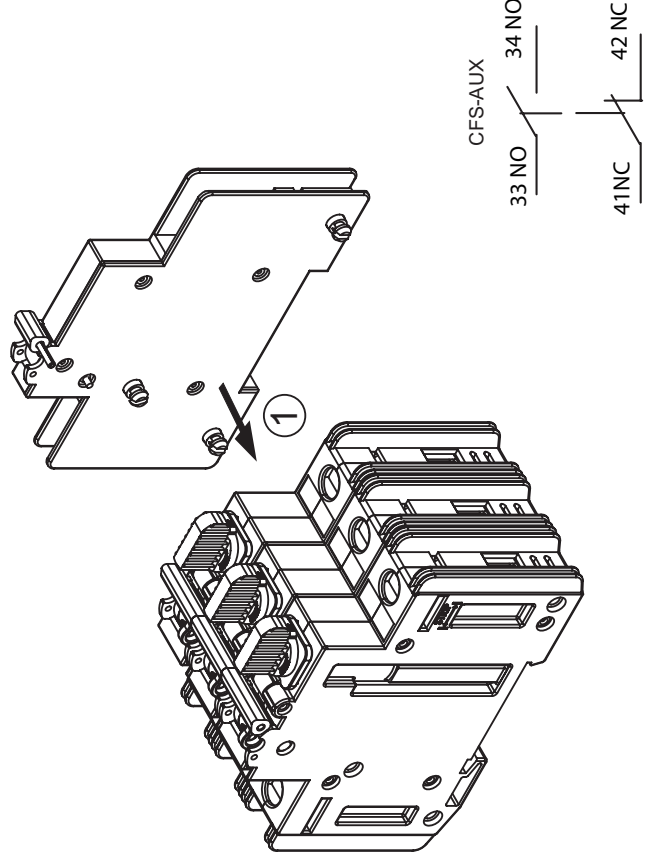

# Gladiator™

from AutomationDirect  
1-800-633-0405

- UL508 Midget IEC 60947-3 10 X 38
- UL98 Class CC

| REF           | FUSES | CC  | 1 1/2 x 13/32 | 10 x 38          |
|---------------|-------|-----|---------------|------------------|
| CFS-XPCC30    |       | 30A |               |                  |
| CFS-1PCC30-DC |       |     | 30A           |                  |
| CFS-XPM30     |       |     |               | 32A aM<br>25A gG |
| CFS-1PM30-DC  |       |     |               |                  |

CFS-AUX  
33 NO 34 NO  
41 NC 42 NC

Minimum enclosure size: 14in X 12in X 6in  
Minimum spacings: 2in over surface, 1in thru air

**⚠ DANGER**  
**HAZARDOUS VOLTAGE**  
Turn off all power supplying this equipment before working on it.  
Failure to follow this instruction will result in death or serious injury.