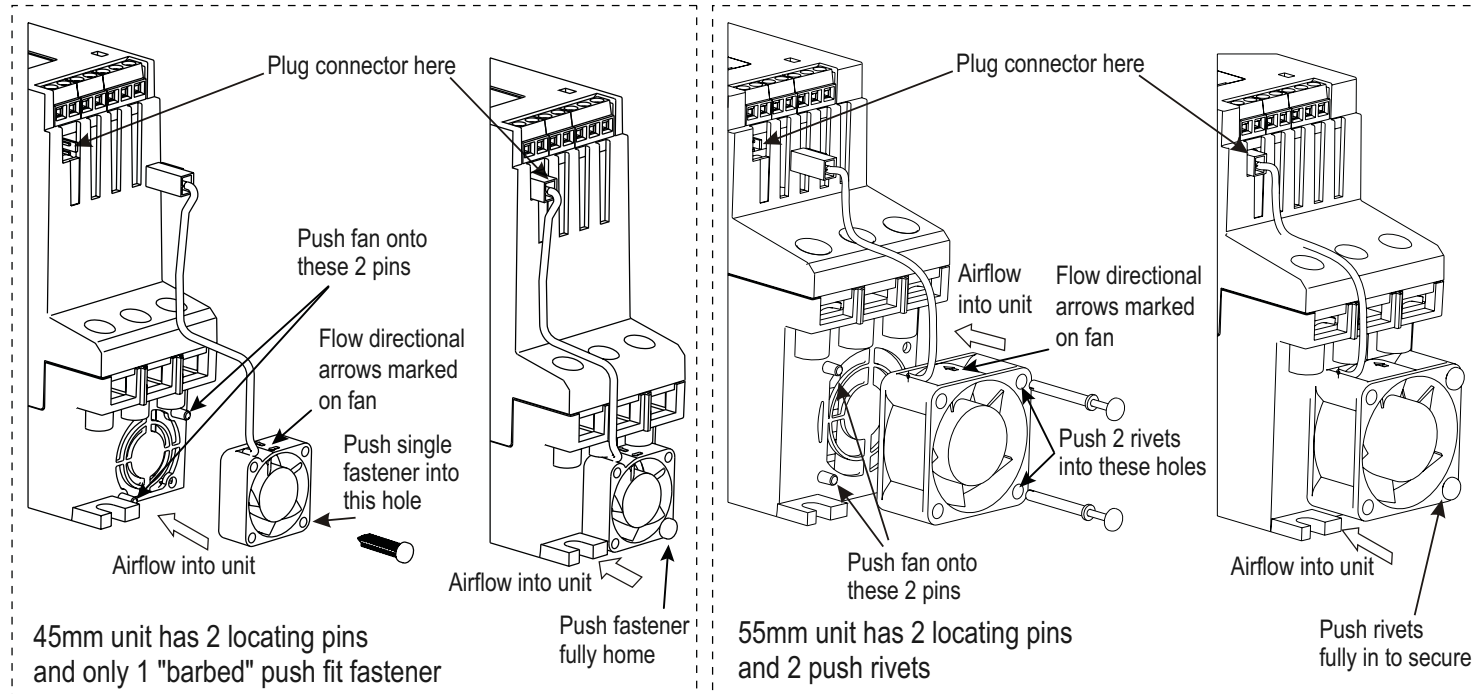

**Auxiliary Fan Attachments
for 45mm & 55mm wide
Stellar SR22 Compact Soft Starters ***

*** SR22 soft starters automatically detect fan connections, and adjust their operation accordingly.**

<u>Unit width</u>	<u>Fan Kit part No.</u>	<u>Fan Size</u>	<u>Fan volts</u>
45mm	SR22-FAN-45	25mm x 25mm	12V
55mm	SR22-FAN-55	40mm x 40mm	24V