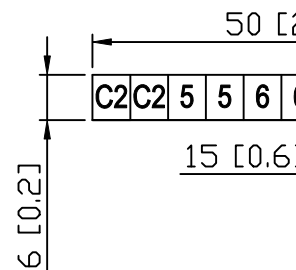

REVISIONS:
MARCH 6, 2008
ADDED PN AND REV.
REVISION B

MATERIAL: VINYL, ADHESIVE BACKED
TEXT: BLACK LETTERS ON WHITE BACKGROUND
CARRIER: DIE CUT ON SHEET AS SHOWN
1 PLOTTED INCH = 25.4 DRAWING UNITS

COMPANY: FA
DATE: MARCH
DESCRIPTION
PART NUMBER
REVISION: B