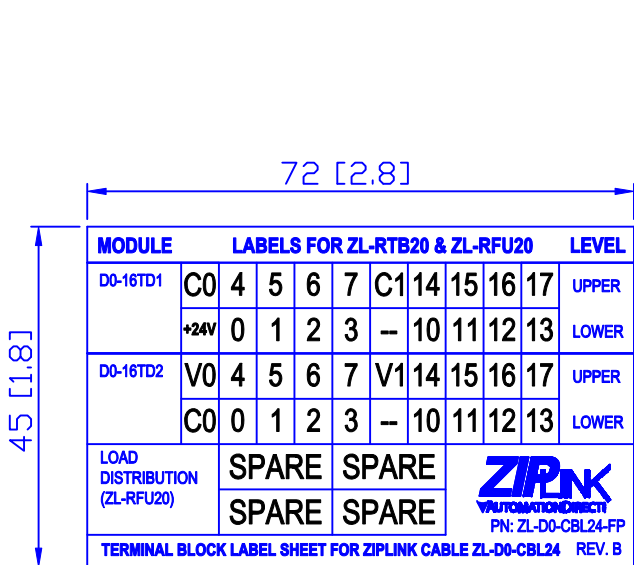

REVISIONS:
MARCH 6, 2008
ADDED PN AND REV.
REVISION B

MATERIAL: VINYL, ADHESIVE BACKED
TEXT: BLACK LETTERS ON WHITE BACKGROUND
CARRIER: DIE CUT ON SHEET AS SHOWN
1 PLOTTED INCH = 25.4 DRAWING UNITS

COMPANY: FA
DATE: MARCH
DESCRIPTION
PART NUMBER
REVISION: B