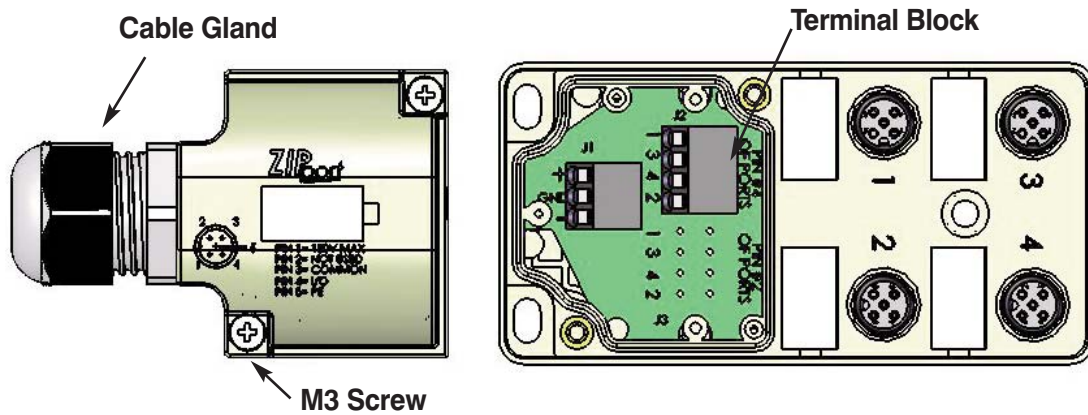

# Junction Block with 5-meter cable ZP-JBH44-00-5

## Cable

## Dimensions

Dimensions in inches [millimeters]

## Wiring

Pin Out Table	
M12 4 Port 4-Pin ZipPort	
Function	Cable O.D. 0.34"
+V	Brown
-V	Blue
Ground	Green/Yellow
Port 1 Pin 4	White
Port 2 Pin 4	Green
Port 3 Pin 4	Yellow
Port 4 Pin 4	Gray