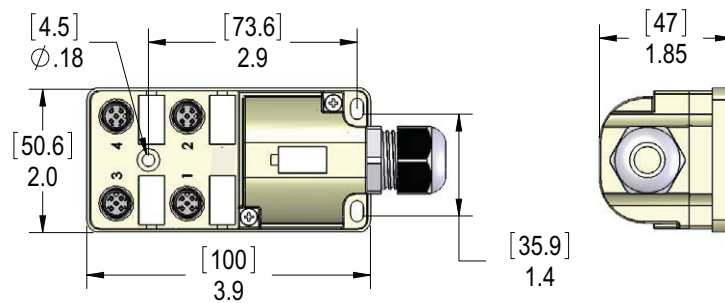

# Junction Block with 5-meter cable ZP-JBH44-00-5

## Dimensions

Dimensions in inches [millimeters]

## Wiring

Pin Out Table	
M12 4 Port 4-Pin ZipPort	
Function	Cable O.D. 0.34"
+V	Brown
-V	Blue
Ground	Green/Yellow
Port 1 Pin 4	White
Port 2 Pin 4	Green
Port 3 Pin 4	Yellow
Port 4 Pin 4	Gray