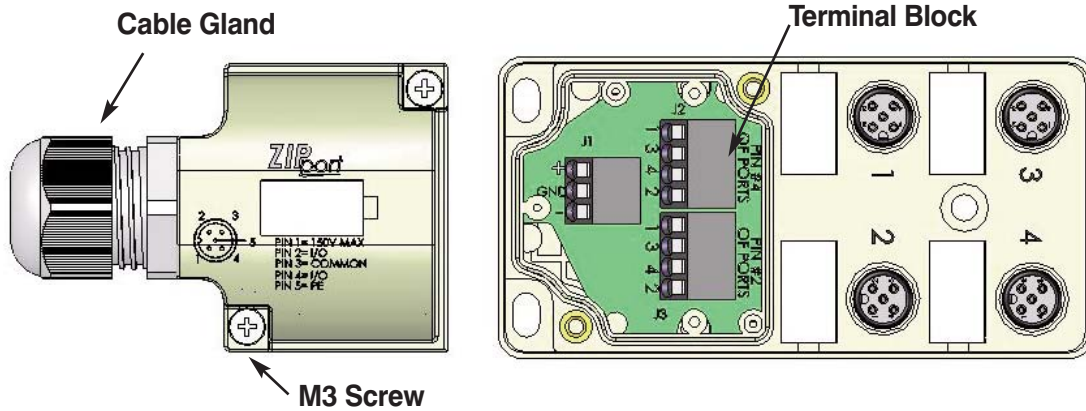

Junction Block with 5-meter cable ZP-JBH45-2P-5

Cable

Dimensions

Dimensions in inches (millimeters)

Pin Out Table

M12 4 Port 5-Pin ZipPort

Function	Cable O.D. 0.38"
+V	Brown
-V	Blue
Ground	Green/Yellow
Port 1 Pin 2	Pink
Port 2 Pin 4	White
Port 3 Pin 2	Red
Port 4 Pin 4	Green
Port 5 Pin 2	Black
Port 6 Pin 4	Yellow
Port 7 Pin 2	Violet
Port 8 Pin 4	Gray