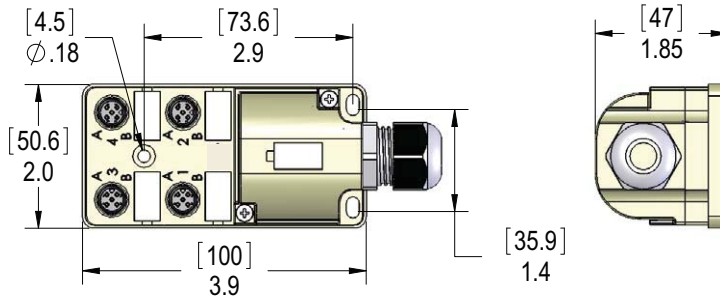

Junction Block with 5-meter cable ZP-JBH45-2P-5

Cable

Dimensions

Dimensions in inches (millimeters)

Pin Out Table

M12 4 Port 5-Pin ZipPort

Function	Cable O.D. 0.38"
+V	Brown
-V	Blue
Ground	Green/Yellow
Port 1 Pin 2	Pink
Port 2 Pin 4	White
Port 3 Pin 2	Red
Port 4 Pin 4	Green
Port 5 Pin 2	Black
Port 6 Pin 4	Yellow
Port 7 Pin 2	Violet
Port 8 Pin 4	Gray