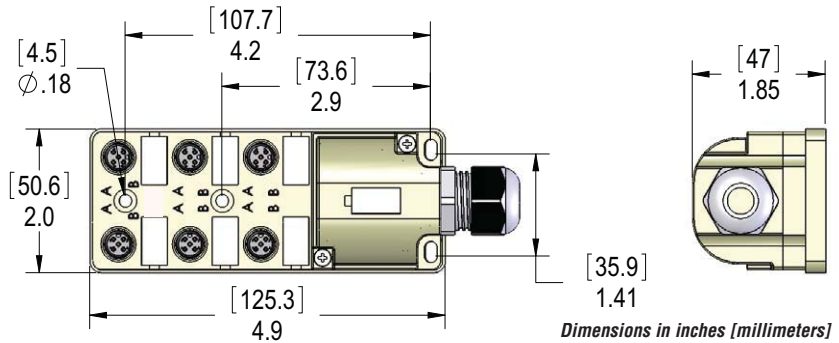

Cable

Dimensions

Pin Out Table	
M12 6 Port 5-Pin ZipPort	
Function	Cable O.D. 0.40"
+V	Brown
-V	Blue
Ground	Green/Yellow
Port 1 Pin 2	Gray/Pink
Port 1 Pin 4	White
Port 2 Pin 2	Red/Blue
Port 2 Pin 4	Green
Port 3 Pin 2	White/Green
Port 3 Pin 4	Yellow
Port 4 Pin 2	Brown/Green
Port 4 Pin 4	Gray
Port 5 Pin 2	White/Yellow
Port 5 Pin 4	Pink
Port 6 Pin 2	Yellow/Brown
Port 6 Pin 4	Red