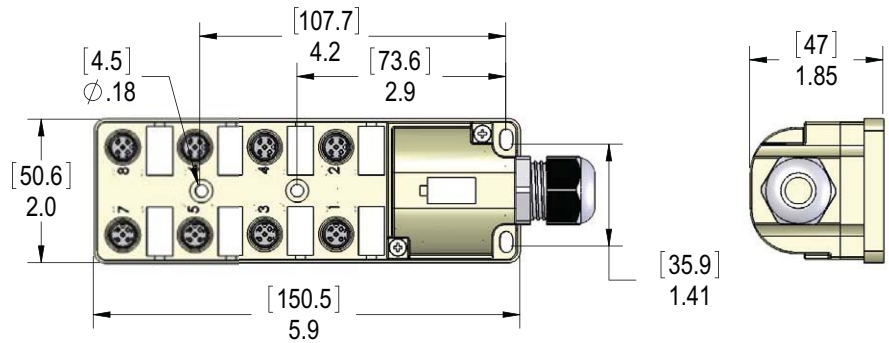

Cable

Dimensions

Pin Out Table	
M12 8 Port 4-Pin ZipPort	
Function	Cable O.D. 0.35"
+V	Brown
-V	Blue
Ground	Green/Yellow
Port 1 Pin 4	White
Port 2 Pin 4	Green
Port 3 Pin 4	Yellow
Port 4 Pin 4	Gray
Port 5 Pin 4	Pink
Port 6 Pin 4	Red
Port 7 Pin 4	Black
Port 8 Pin 4	Violet