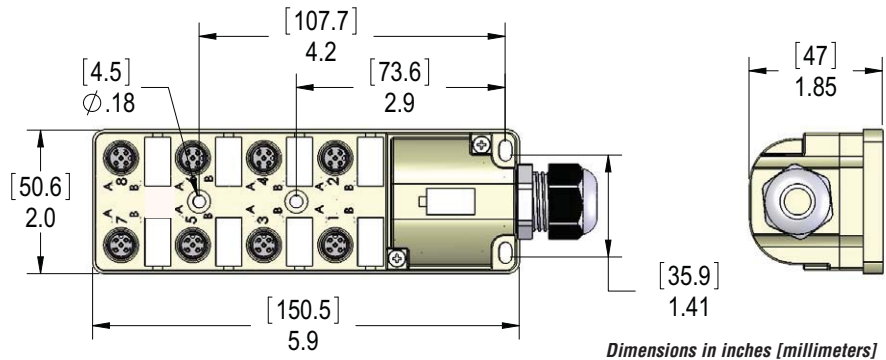

Cable

Dimensions

Pin Out Table	
M12 8 Port 5-Pin ZipPort	
Function	Cable O.D. 0.43"
+V	Brown
-V	Blue
Ground	Green/Yellow
Port 1 Pin 2	Gray/Pink
Port 1 Pin 4	White
Port 2 Pin 2	Red/Blue
Port 2 Pin 4	Green
Port 3 Pin 2	White/Green
Port 3 Pin 4	Yellow
Port 4 Pin 2	Brown/Green
Port 4 Pin 4	Gray
Port 5 Pin 2	White/Yellow
Port 5 Pin 4	Pink
Port 6 Pin 2	Yellow/Brown
Port 6 Pin 4	Red
Port 7 Pin 2	White/Gray
Port 7 Pin 4	Black
Port 8 Pin 2	Gray/Brown
Port 8 Pin 4	Violet