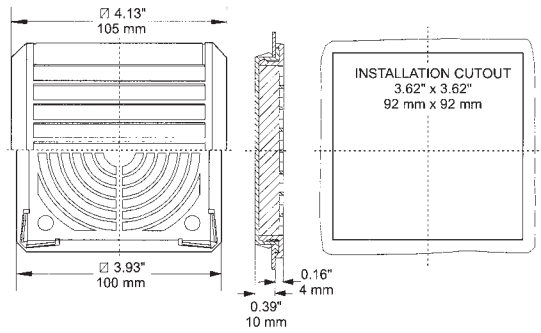

Exhaust Grille and Filter Accessories

Part Number	Price	Filter Density (G/M2)	Mass Filter Level %	Required Cutout Dimensions
WPFA10BK	<--->	150	67%	3.62x3.62 (92x92)
WPFA20BK	<--->	350	83%	4.92x4.92 (125x125)
WPFA25-30BK	<--->	350	83%	8.78x8.78 (223x223)
WPFA50-60BK	<--->	350	83%	11.46x11.46 (291x291)

Dimensions in inches (millimeters)

Exhaust grille

Features

- Polycarbonate fire retardant plastic grilles, UL94-V0
- Durable, reusable filter mat included

Standards

- NEMA 1 (NEMA 12 with optional WPFG Series gasket)
- IP43 (IP54 with optional WPFG Series gasket)

Accessories

- Gaskets (WPFG Series) recommended if installing on enclosure with textured finish

WPFA10BK

WPFA20BK

WPFA25-30BK

WPFA50-60BK