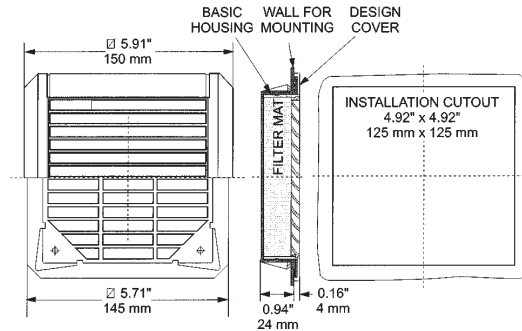

WPFA20BK

WPFA25-30BK