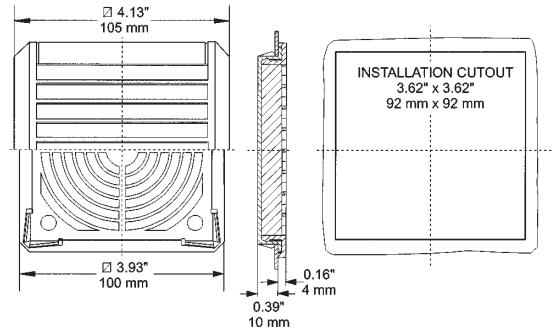

Exhaust Grille and Filter Accessories

Part Number	Price	Filter Density (G/M²)	Mass Filter Level %	Required cut out dimensions
WPFA10BK	<-->	150	67%	3.62x3.62 (92x92)
WPFA20BK	<-->	350	83%	4.92x4.92 (125x125)
WPFA25-30BK	<-->	350	83%	8.78x8.78 (223x223)
WPFA50-60BK	<-->	350	83%	11.46x11.46 (291x291)

Dimensions in inches (millimeters)

WPFA10BK

WPFA20BK

WPFA25-30BK

WPFA50-60BK

Exhaust grille

Features

- Polycarbonate fire retardant plastic grilles, UL94-VO
- Durable, reusable filter mat included

Standards

- NEMA 1 (NEMA 12 with optional WPFG Series gasket)
- IP43 (IP54 with optional WPFG Series gasket)

Accessories

- Gaskets (WPFG Series) recommended if installing on enclosure with textured finish

PLC Overview

DL05/06 PLC

DL105 PLC

DL205 PLC

DL305 PLC

DL405 PLC

Field I/O

Software

C-more HMIs

Other HMI

AC Drives

Motors

Steppers/Servos

Motor Controls

Proximity Sensors

Photo Sensors

Limit Switches

Encoders

Current Sensors

Pushbuttons/Lights

Process

Relays/Timers

Comm.

TB's & Wiring

Power

Circuit Protection

Enclosures

Appendix

Part Index