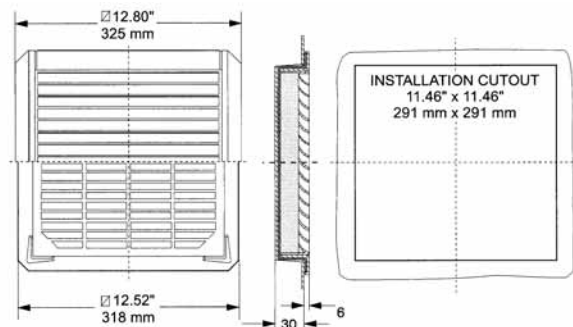

WPFA50-60BK

Exhaust grille

Features

- Polycarbonate fire retardant plastic grilles, UL94-VO
- Durable, reusable filter mat included

Standards

- NEMA 1 (NEMA 12 with optional WPFG Series gasket)
- IP43 (IP54 with optional WPFG Series gasket)

Accessories

- Gaskets (WPFG Series) recommended if installing on enclosure with textured finish

PLC Overview

DL05/06 PLC

DL105 PLC

DL205 PLC

DL305 PLC

DL405 PLC

Field I/O

Software

C-more HMIs

Other HMI

AC Drives

Motors

Steppers/Servos

Motor Controls

Proximity Sensors

Photo Sensors

Limit Switches

Encoders

Current Sensors

Pushbuttons/Lights

Process

Relays/Timers

Comm.

TB's & Wiring

Power

Circuit Protection

Enclosures

Appendix

Part Index