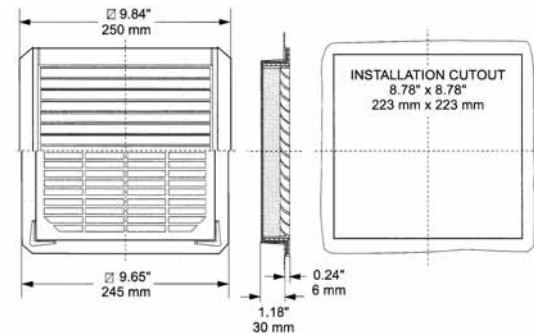

Exhaust Grille and Filter Accessories

Part Number	Price	Filter Density (G/M²)	Mass Filter Level %	Required cut out dimensions
WPFA10BK	<-->	150	67%	3.62x3.62 (92x92)
WPFA20BK	<-->	350	83%	4.92x4.92 (125x125)
WPFA25-30BK	<-->	350	83%	8.78x8.78 (223x223)
WPFA50-60BK	<-->	350	83%	11.46x11.46 (291x291)

Dimensions in inches (millimeters)

WPFA10BK

WPFA20BK

WPFA25-30BK

WPFA50-60BK

Exhaust grille

Features

- Polycarbonate fire retardant plastic grilles, UL94-VO
- Durable, reusable filter mat included

Standards

- NEMA 1 (NEMA 12 with optional WPFG Series gasket)
- IP43 (IP54 with optional WPFG Series gasket)

Accessories

- Gaskets (WPFG Series) recommended if installing on enclosure with textured finish

PLC Overview

DL05/06 PLC

DL105 PLC

DL205 PLC

DL305 PLC

DL405 PLC

Field I/O

Software

C-more HMIs

Other HMI

AC Drives

Motors

Steppers/Servos

Motor Controls

Proximity Sensors

Photo Sensors

Limit Switches

Encoders

Current Sensors

Pushbuttons/Lights

Process

Relays/Timers

Comm.

TB's & Wiring

Power

Circuit Protection

Enclosures

Appendix

Part Index