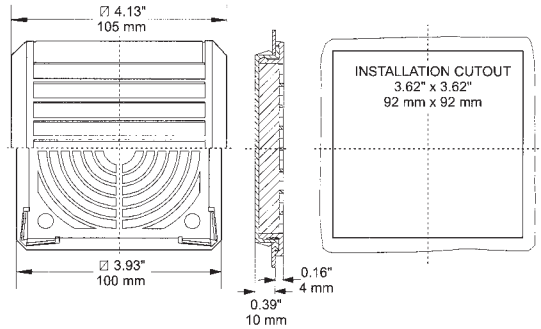

Exhaust Grille and Filter Accessories

Part Number	Price	Filter Density (G/M2)	Mass Filter Level %	Required Cutout Dimensions
WPFA10BK	<--->	150	67%	3.62x3.62 (92x92)
WPFA20BK	<--->	350	83%	4.92x4.92 (125x125)
WPFA25-30BK	<--->	350	83%	8.78x8.78 (223x223)
WPFA50-60BK	<--->	350	83%	11.46x11.46 (291x291)

Dimensions in inches (millimeters)

WPFA10BK

Exhaust grille

Features

- Polycarbonate fire retardant plastic grilles, UL94-V0
- Durable, reusable filter mat included

Standards

- NEMA 1 (NEMA 12 with optional WPFG Series gasket)
- IP43 (IP54 with optional WPFG Series gasket)

Accessories

- Gaskets (WPFG Series) recommended if installing on enclosure with textured finish

WPFA20BK

WPFA25-30BK

WPFA50-60BK