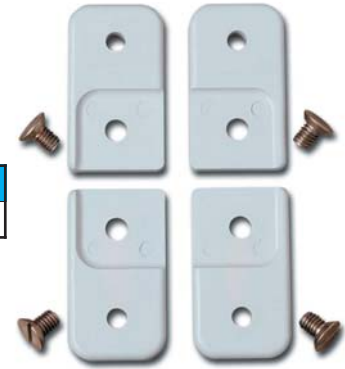

## Mounting foot kit for Premier Series

Part Number	Price	Description	Wt.
<b>HW-MGFTKIT</b>	<---.00	Mounting Foot Kit for Premier Series	1 oz.

## Mounting Foot Kit for Slim Line and In-Line Series

Part Number	Price	Description	Wt.
<b>HW-N4XMTGFTKIT</b>	<--->	Mounting Foot Kit for Slim Line and In-Line Series of Non-Metallic Enclosures	1 oz.

*\*Note: Will maintain NEMA 4X rating.  
The hole plug diameter is the "conduit trade size dimension."  
(Example: .75" conduit hole size actual = 1.115").  
The hole plug gasket material is a closed cell neoprene.*

## Louver Plate and Kit

Louver plate dimensions (in./mm):  
4.5W x 4.0H (114.3 x 101.6)