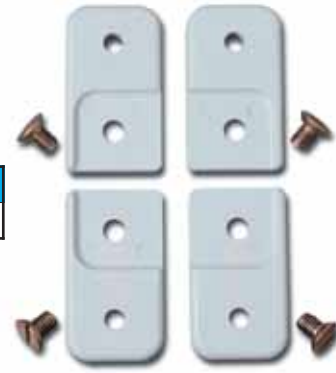

# Non-Metallic Enclosures Accessories

## Mounting foot kit for Premier Series

Part Number	Price	Description	Wt.
<b>HW-MGFTKIT</b>	<--->	Mounting Foot Kit for Premier Series	1 oz.

## Mounting Foot Kit for Slim Line and In-Line Series

Part Number	Price	Description	Wt.
<b>HW-N4XMTGFTKIT</b>	<--->	Mounting Foot Kit for Slim Line and In-Line Series of Non-Metallic Enclosures	1 oz.

## Louver Plate and Kit

Louver plate dimensions (in./mm):  
4.5W x 4.0H (114.3 x 101.6)

Part Number	Price	Description	Wt.
<b>HW-LP</b>	<--->	Louver plate only	2 oz.
<b>HW-LPKIT</b>	<--->	Louver plate, rivets, silicone	2 oz.