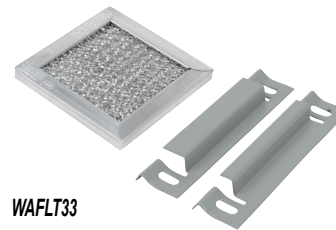

Louvers and Filters for Metal Enclosures

Louver Vent Kits

Louver vents provide ventilation or cooling in metal enclosures where excessive moisture or excessive internal heat is a problem. These kits are fabricated from 14-gauge steel and include all hardware for mounting. Kits are easily field installed by making a cutout of the proper size and attaching the louver vent in place. Finish is ANSI 61 gray polyester powder finish over phosphatized surfaces or 316 stainless steel. Filter kit must be ordered separately.

Filter Kits for Louver Vent Kits

Aluminum filters are good for stopping dust and dirt from penetrating the enclosures. These filters are designed to mount behind WAVK series louver vent kits. Mounting holes on filter brackets align with mounting holes on louver kits. Kit consists of aluminum filter, brackets and all necessary hardware for installation. Louver kit must be ordered separately.