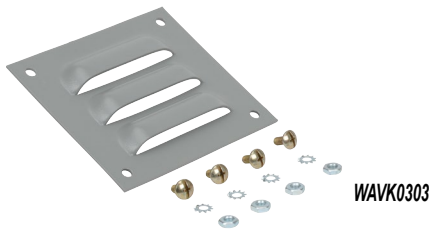

Louvers and Filters for Metal Enclosures

Louver Vent Kits

Louver vents provide ventilation or cooling in metal enclosures where excessive moisture or excessive internal heat is a problem. These kits are fabricated from 14-gauge steel and include all hardware for mounting. Kits are easily field installed by making a cutout of the proper size and attaching the louver vent in place. Finish is ANSI 61 gray polyester powder finish over phosphatized surfaces or 316 stainless steel. Filter kit must be ordered separately.

Filter Kits for Louver Vent Kits

Aluminum filters are good for stopping dust and dirt from penetrating the enclosures. These filters are designed to mount behind WAVK series louver vent kits. Mounting holes on filter brackets align with mounting holes on louver kits. Kit consists of aluminum filter, brackets and all necessary hardware for installation. Louver kit must be ordered separately.