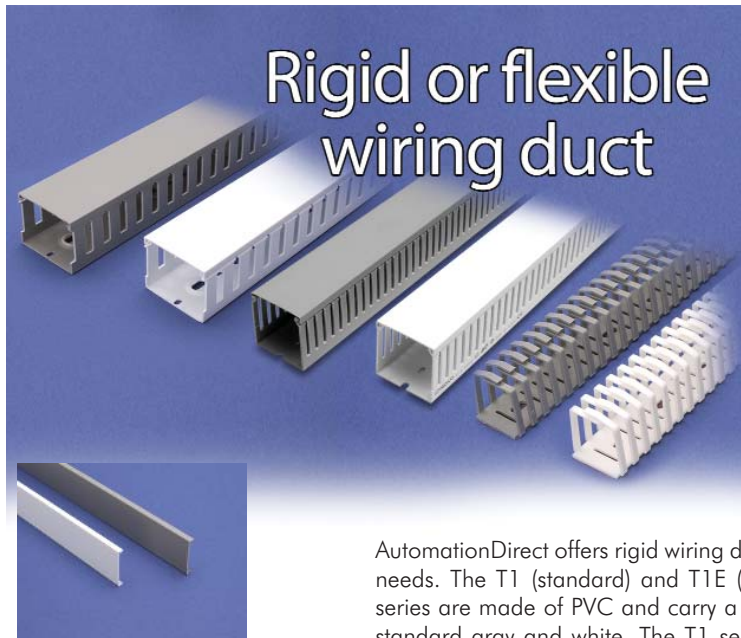

Wiring Solutions Overview

Rigid or flexible wiring duct

Duct Cover Included

Braided Sleeving

This lightweight polyester sleeving has an open weave to allow a maximum range of diameter expansion

Spiral Wrap

Neatly group wire bundles simply and economically

I-flex Tubing

AutomationDirect offers rigid wiring duct in a variety of sizes and styles for all your panel wiring needs. The T1 (standard) and T1E (thin finger) series open-slot rigid duct, and TSH (solid) series are made of PVC and carry a UL 94V-0 flammability rating. All styles are available in standard gray and white. The T1 series is also available in blue and black, for specialized wiring identification. Using blue wiring duct indicates the wiring inside runs to intrinsically safe (meaning where safety is essential) components in a control panel. Control panels used in chemical plants, grain elevators or other environments where explosive gases may exist are examples of intrinsic blue duct applications. The black wire duct was introduced as a product for the data communication industry. Network cabling systems, fiber cable racks, patch panels and telecommunication closets, are examples of applications for the black wire duct. All duct is sold in 2 meter lengths, complete with covers, in convenient multi-piece packages or by the piece.

DINOSAUR flexible wiring duct is self-adhesive, and can be bent and twisted without breaking. Wiring duct accessories include spiral wrap, braided sleeving, replacement rigid duct covers, and mounting and labeling accessories.

I-Flex leak-proof, flexible, electrical conduit tubing can be used in extremely tight quarters, thanks to its flexibility. It is just right for basic applications where fast installation and maximum flexibility are a must, and is the solution in areas where movement, vibration, or flexing can be a problem. This tubing provides excellent tensile strength and the smooth interior wall protects wiring. All models are available in light gray or black.