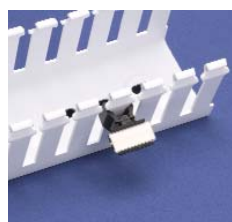

Neatly group wire bundles simply and economically

I-flex Tubing

AutomationDirect offers rigid wiring duct in a variety of sizes and styles for all your panel wiring needs. The T1 (standard) and T1E (thin finger) series open-slot rigid duct, and TSH (solid) series are made of PVC and carry a UL 94V-0 flammability rating. All styles are available in standard gray and white. The T1 series is also available in blue and black, for specialized wiring identification. Using blue wiring duct indicates the wiring inside runs to intrinsically safe (meaning where safety is essential) components in a control panel. Control panels used in chemical plants, grain elevators or other environments where explosive gases may exist are examples of intrinsic blue duct applications. The black wire duct was introduced as a product for the data communication industry. Network cabling systems, fiber cable racks, patch panels and telecommunication closets, are examples of applications for the black wire duct. All duct is sold in 2 meter lengths, complete with covers, in convenient multi-piece packages or by the piece.

DINOSAUR flexible wiring duct is self-adhesive, and can be bent and twisted without breaking. Wiring duct accessories include spiral wrap, braided sleeving, replacement rigid duct covers, and mounting and labeling accessories.

I-Flex leak-proof, flexible, electrical conduit tubing can be used in extremely tight quarters, thanks to its flexibility. It is just right for basic applications where fast installation and maximum flexibility are a must, and is the solution in areas where movement, vibration, or flexing can be a problem. This tubing provides excellent tensile strength and the smooth interior wall protects wiring. All models are available in light gray or black.

Duct Separators

Wire Retainers

Identification Tags

Mounting Inserts

Rivets & Rivet Tools