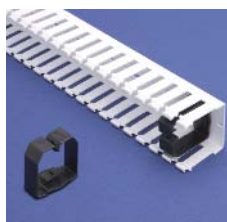

Wire Retainers