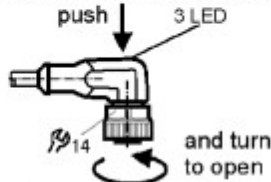

AUTOMATIONDIRECT.COM

Type Connector with cable

Made in Germany

CA[®]
US
E191684

Part number **EVC323**

VDOAH043MSS00,6H04STGH040MSS

U:10 - 36V DC

I:4A

EVC323

TAA0909

CAUTION: NOT FOR
INTERRUPTING CURRENT
FOR USE WITHIN EQUIPMENT ONLY

Qty

1