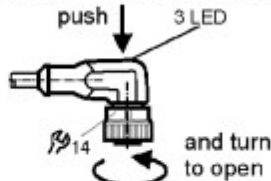

AUTOMATIONDIRECT.COM

Type Connector with cable

Made in Germany

CA®
US
E191684

Part number **EVC324**

VDOAH043MSS0001H04STGH040MSS

U:10 - 36V DC

I:4A

EVC324

TAA0909

CAUTION: NOT FOR
INTERRUPTING CURRENT
FOR USE WITHIN EQUIPMENT ONLY

Qty

1