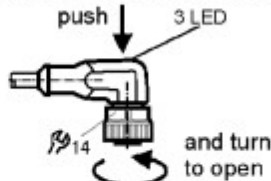

AUTOMATIONDIRECT.COM

Type Connector with cable

Made in Germany

CA®
US
E191684

Part number **EVC325**

VDOAH043MSS0002H04STGH040MSS

U:10 - 36V DC

I:4A

EVC325

TAA0909

CAUTION: NOT FOR
INTERRUPTING CURRENT
FOR USE WITHIN EQUIPMENT ONLY

Qty

1