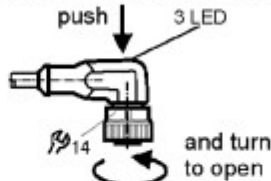

AUTOMATIONDIRECT.COM

Type Connector with cable

Made in Germany

CAUS
E191684

Part number **EVC326**

VDOAH043MSS0005H04STGH040MSS

U:10 - 36V DC

I:4A

EVC326

TAA0909

CAUTION: NOT FOR
INTERRUPTING CURRENT
FOR USE WITHIN EQUIPMENT ONLY

Qty

1