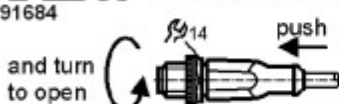

AUTOMATIONDIRECT.COM

Type Connector with cable

Made in Germany

CAUS
E191684

Part number **EVC326**

VDOAH043MSS0005H04STGH040MSS

U:10 - 36V DC

I:4A