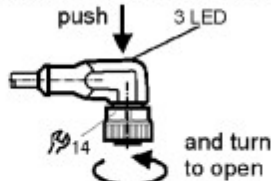

AUTOMATIONDIRECT.COM

Type Connector with cable

Made in Germany

CAUS
E191684

Part number **EVC327**

VDOAH043MSS0010H04STGH040MSS

and turn
to open

U:10 - 36V DC

I:4A

EVC327

TAA0909

CAUTION: NOT FOR
INTERRUPTING CURRENT
FOR USE WITHIN EQUIPMENT ONLY

Qty

1