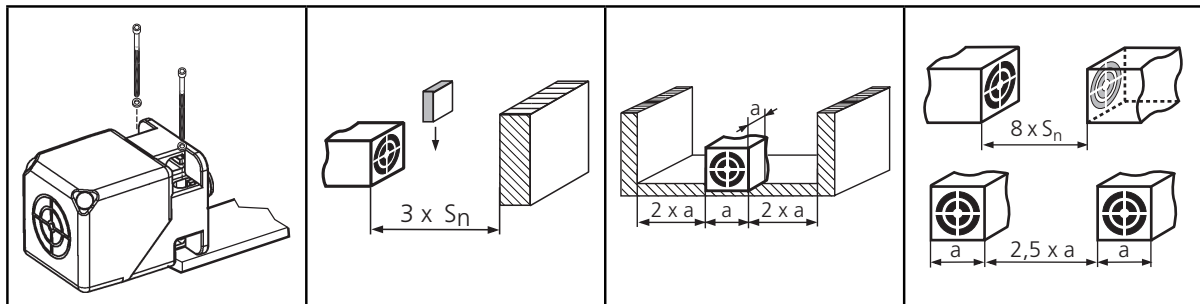

Sensing face alignment

1: Power LED / green  
2: Output LED / yellow

Installation

Flush / Shielded

Non-flush / Unshielded

704982 / 00 12 / 2010