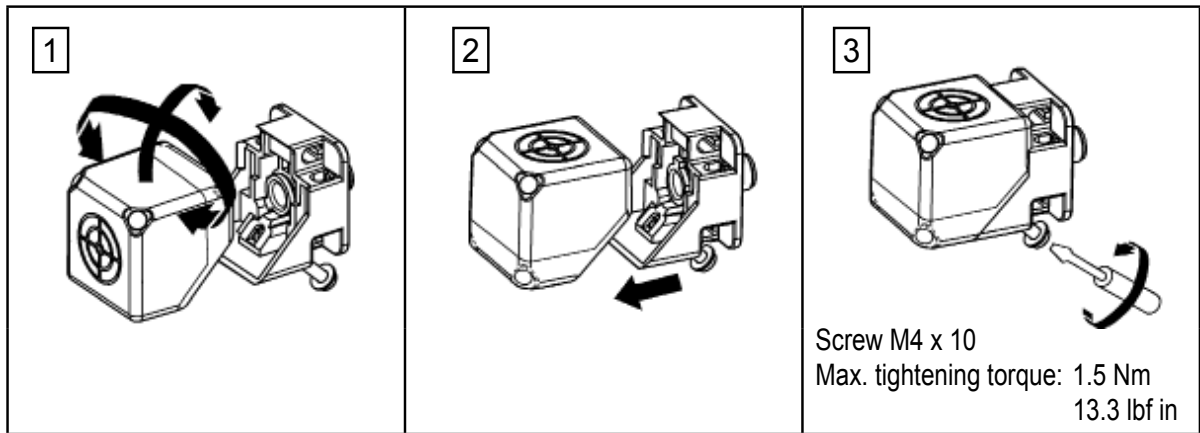

Sensing face alignment

1: Power LED / green  
2: Output LED / yellow

Installation

Flush / Shielded

Non-flush / Unshielded

704982 / 00 12 / 2010