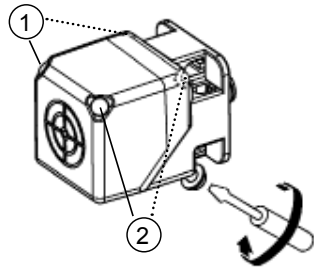

Sensing face alignment

1: Power LED / green  
2: Output LED / yellow

Installation

Flush / Shielded

Non-flush / Unshielded

704982 / 00 12 / 2010