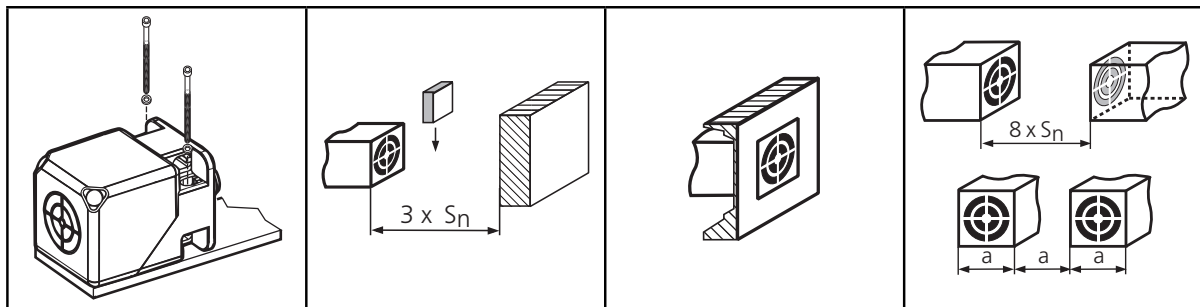

Sensing face alignment

1: Power LED / green  
2: Output LED / yellow

Installation

Flush / Shielded

Non-flush / Unshielded

704982 / 00 12 / 2010